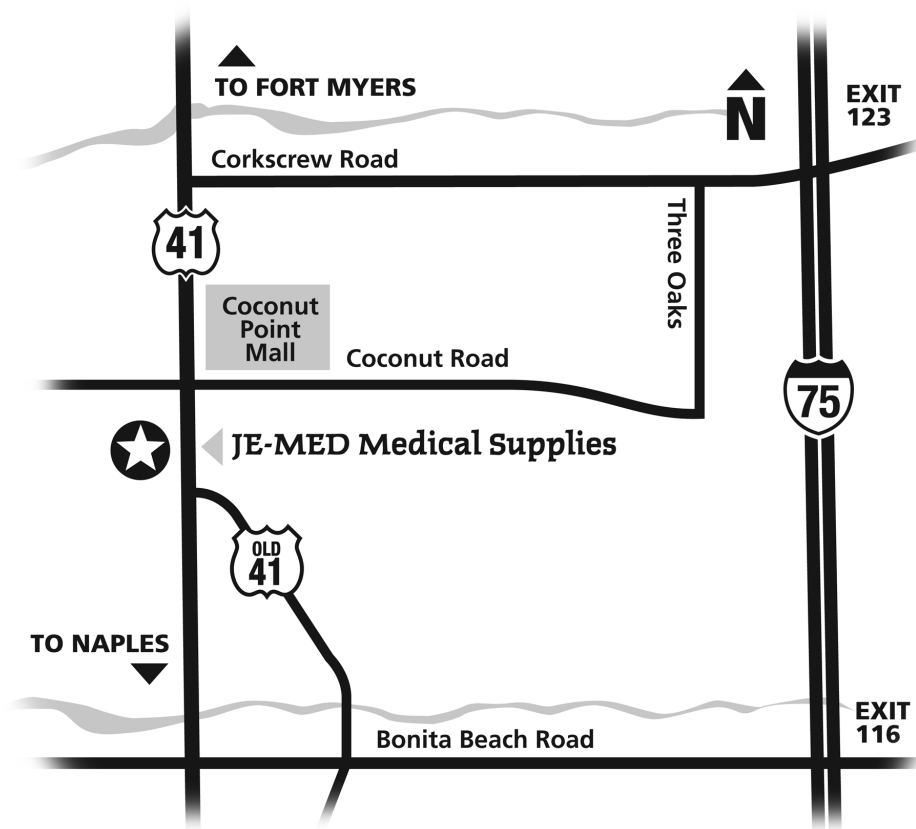

JE+MED

MEDICAL SUPPLIES

Located on US 41 just south of the ship and next to Wilson Lighting

239-947-3499

FROM THE NORTH

Take US 41, 3 miles south of Corkscrew Road and just a 1/2 mile south of Coconut Road and the new Coconut Point Mall. We are on the right (west) side of 41 in the shopping plaza just past the "ship".

FROM THE SOUTH

Take US 41, 5 miles north of Bonita Beach Road and just a 1/2 mile north of the intersection of Old 41 Road. We are on the left (west) side of 41 in the shopping plaza just before the "ship". Go past our location and turn into the "ship" entrance and follow the road left to the shopping plaza.